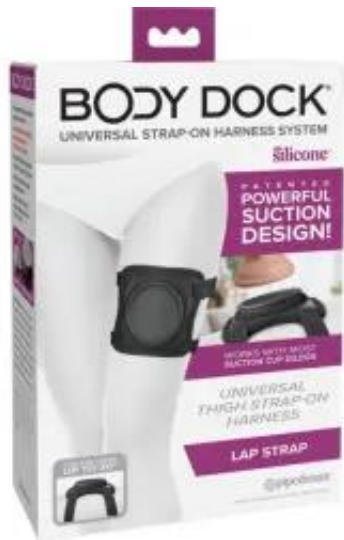

Link to the product: <https://sforne.com/pipedreams-body-dock-lap-strap-harness-p-2545.html>

PIPEDREAMS - BODY DOCK LAP STRAP HARNESS

Price	100.21 £
Number	70135387
Producer code	FETISHID-235920
EAN	603912774009

Product description

No Rings. No Snaps. No Hassle!

PUSH-AND-PLAY Patented Powerful Suction Design!

Everybody loves a good lap dance, but don't you wish you could take it further sometimes? Well, now you can with the patented Body Dock Lap Strap! It features a premium silicone docking plate and adjustable side-release buckles, so you can comfortably wear it around your leg/thigh while your partner gives you the sexiest lap dance ever. Changing your favorite strap-on accessory has never been faster or easier! It's as simple as attaching the suction cup on your favorite dildo or vibrator to the docking plate, while the nylon straps easily adjust to fit most sizes and body types. Best of all, it works with most dildos on the market today, including some you may already own. No rings. No snaps. No hassle!

Patented Suction-Based Design

Push and Play! Simply push the suction cup of your favorite dildo or vibrator against the concave suction dock until ALL of the air between them is released! The suction creates a super-strong bond with no need for rings or snaps!

Extra information

- The easiest thigh strap-on harness system on the market!
- Accommodates any dildo with a suction cup diameter of 3.4 in. 8.6 cm or smaller
- Form-fitted silicone body plate conforms to your body's curves
- Heavy duty nylon straps and adjustable buckles
- Easily adjusts to fit leg or thigh circumferences up to 30 in. 76.2 cm