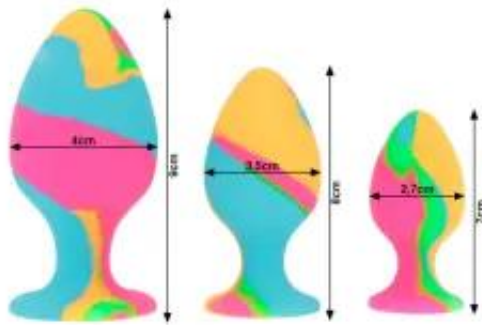

Link to the product: <https://sforne.com/intense-multicolor-silicone-plug-set-p-8912.html>

INTENSE - MULTICOLOR SILICONE PLUG SET

Price	25.00 £
Number	70141850
Producer code	FETISHID-234364
EAN	8435565939021

Product description

Release your wild side and enjoy unusual pleasure with Intense™ Anal Plugs Sets. This bold set of butt plugs is made for a great time with the bright tie-dye design, rounded conical probe, and versatile suction cup base for extra fun play. The silicone probe gradually increases in circumference to allow you to enjoy satisfying play with a diameter from 2.7cm to 4cm.

The Intense™ sex toy is a set of anal plugs with which you will not be left indifferent. It is large and small enough to be the ideal size for anal stimulation. With its spherical butt end, Intense™ anal plugs have been designed specifically as an anal plug, although they can also be used vaginally. Use Intense™ anal plugs your way and explore new sensations.

Its main characteristic is a very soft touch and thanks to the printed silicone manufacturing. In addition, its ergonomic shape facilitates dilation, which is especially practical in the case of anal play.

Measures;

1. Anal plug size S; 7cm length x 2.7cm diameter
2. Anal plug size M; 8cm length x 3.5cm diameter
3. Anal plug size L; 9 cm length x 4 cm diameter.

Intense™ anal plug sets recommends the use of water-based lubricants, such as Aqua™, BioAqua™, Coquette™ or Waterfeel™ for easy use and insertion of all silicone products. Do not use silicone-based lubricants, oils or creams with silicone products as they can degrade the material, limiting its operation and useful life.

Cleaning

- Thoroughly clean the toy before and after each use with warm water and neutral soap.

Storage

- Store the Intense™ anal plug sets in a dust-free place and keep it out of contact with other toys made of different materials TPR, PVC jelly, etc. Avoid exposing it to sunlight and extremely high temperatures.