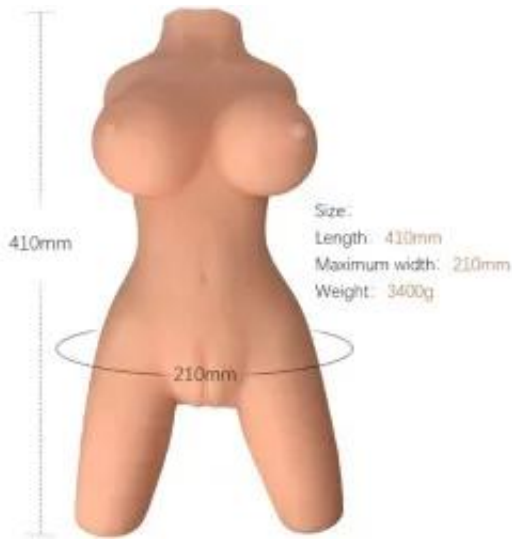

Link to the product: <https://sforne.com/armony-realistic-female-torso-model-8-p-181.html>

ARMONY - REALISTIC FEMALE TORSO MODEL 8

| | |
|---------------|------------------------|
| Price | 69.43 £ |
| Number | 70133023 |
| Producer code | FETISHID-238264 |
| EAN | 6973795394477 |

Product description

Introducing the epitome of sensuality and companionship: the Armony Women's Torso Inflatable Doll! Crafted with precision and passion, this exquisite creation redefines the limits of pleasure and intimacy.

Additional characteristics:

- Let yourself be seduced by its incomparable realism, meticulously molded with premium TPE material that guarantees an irresistibly realistic feel that stimulates the senses. Measuring a tempting 41x21cm and weighing just 3.4kg, every curve and contour of this masterpiece is designed to captivate and fascinate.
- Explore the detailed features of this charming companion and experience ultimate satisfaction. From the supple breasts that invite you to caress them to the sculpted waist that beckons you to touch, every inch of the Armony Women's Torso is a testament to elegance and attraction.
- Embrace limitless possibilities as you immerse yourself in moments of pure ecstasy with this seductive companion at your side. Whether you are looking for companionship, intimacy or simply a moment of indulgence, the Armony Women's Torso is your gateway to a world of uninhibited pleasure.
- Elevate your fantasies to new heights and embark on a journey of limitless satisfaction with the Armony Women's Torso, where desire knows no boundaries and satisfaction has no limits.