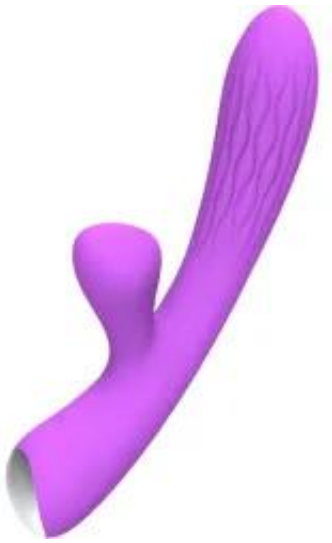

Link to the product: <https://sforne.com/armony-chelsea-vibrator-stimulator-flexible-purple-p-13516.html>

ARMONY - CHELSEA VIBRATOR & STIMULATOR FLEXIBLE PURPLE

Price	43.84 £
Number	73751201
Producer code	FETISHID-238213
EAN	6973795393968

Product description

The **Chelsea vibrator** from the renowned Armony brand is a masterpiece of pleasure designed to satisfy your most intimate desires with its innovative technology and ergonomic design. With 36 vibration modes to explore, this vibrator offers you a wide range of sensations to take your erotic experiences to new levels of ecstasy.

Its flexible and moldable structure allows you to easily adjust it to your body curves, guaranteeing precise and comfortable stimulation with each use. Equipped with two powerful motors, the Chelsea offers dual stimulation that will leave you breathless, focusing the intensity right where you need it most to achieve unforgettable orgasms.

Measuring 20 centimeters long and 3 centimeters wide, the Chelsea vibrator is compact enough to take with you wherever you go, but powerful enough to satisfy all your wildest fantasies.

Let yourself be seduced by the magic of the Armony Chelsea vibrator and discover a world of infinite pleasure that will leave you eager for more in every intimate encounter.