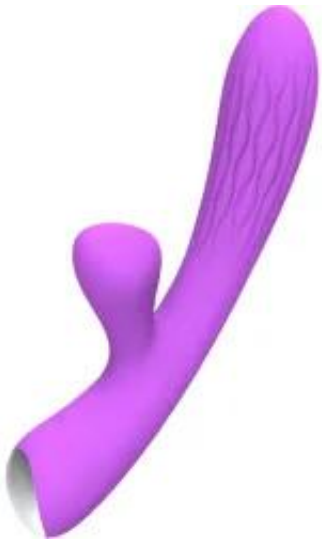

Link to the product: <https://sforne.com/armony-chelsea-vibrator-stimulator-flexible-purple-p-13516.html>

ARMONY - CHELSEA VIBRATOR & STIMULATOR FLEXIBLE PURPLE

Price	43.84 £
Number	73751201
Producer code	FETISHID-238213
EAN	6973795393968

Product description

The **Chelsea vibrator** from the renowned Armony brand is a masterpiece of pleasure designed to satisfy your most intimate desires with its innovative technology and ergonomic design. With 36 vibration modes to explore, this vibrator offers you a wide range of sensations to take your erotic experiences to new levels of ecstasy.

Its flexible and moldable structure allows you to easily adjust it to your body curves, guaranteeing precise and comfortable stimulation with each use. Equipped with two powerful motors, the Chelsea offers dual stimulation that will leave you breathless, focusing the intensity right where you need it most to achieve unforgettable orgasms.

Measuring 20 centimeters long and 3 centimeters wide, the Chelsea vibrator is compact enough to take with you wherever you go, but powerful enough to satisfy all your wildest fantasies.

Let yourself be seduced by the magic of the Armony Chelsea vibrator and discover a world of infinite pleasure that will leave you eager for more in every intimate encounter.