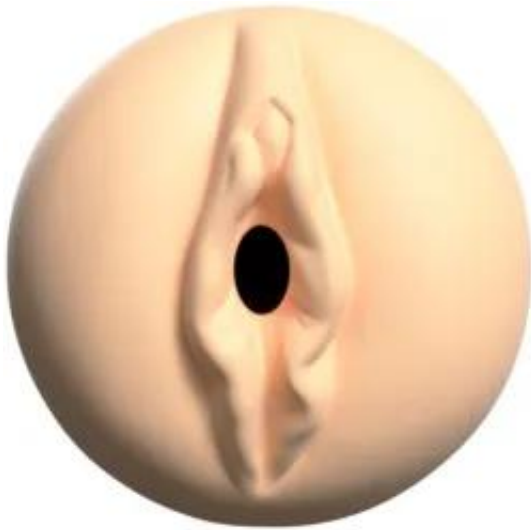

Link to the product: <https://sforne.com/alive-shot-experience-mini-masturbator-vaginal-p-3617.html>

### Product description

**Shot Experience Mini Masturbator**, it is a mini masturbator for men and is a sex toy designed to provide pleasurable and satisfactory stimulation to the penis. These compact devices are known for their portability and ability to deliver intense sensations during masturbation.

**1. Compact and portable design:** The mini masturbator has a compact design that makes it easy to transport and discreet. Its smaller size makes it a convenient option for those who want to carry their toy with them or for those looking for a discreet option for personal pleasure.

### FEATURES:

- Color: Flesh
- Dimensions: Length 8.5 cm / Diameter 5 cm
- Waterproofing: Splash-proof-IPX8
- Stimulation area: Penis